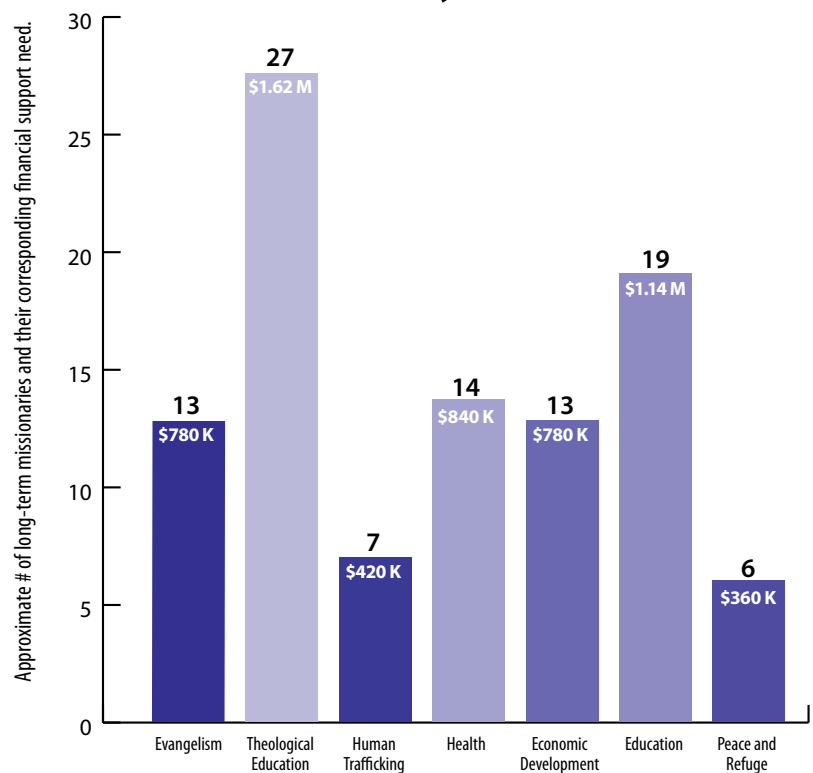

(please see the other side for more information)

Get involved and be transformed!

- Visit the website and sign up
- Receive the weekly Prayer Call
- Serve as a global volunteer or long-term missionary
- Join a Missionary Partnership Network
- Request a missionary or staff visit to your church
- Request missionary journals by email
- Email a missionary
- Request a quarterly newsletter
- Give of your financial resources

Visit www.internationalministries.org

We have a place for you.

2011 Ministry Focus Areas

K = thousands
M = millions

TOTAL on ministry focus areas: \$6.2 million

Contact International Ministries

Web address: www.internationalministries.org

AFRICA

Angola
Benin
Burundi
Cameroon
Congo Brazzaville
Cote d'Ivoire
*Democratic Republic
of Congo
Egypt
Ethiopia
Ghana
Kenya
Liberia
Mozambique
Rwanda
*South Africa
*Sudan
Swaziland
Tanzania
Togo
Tunisia
*Zambia
Zimbabwe