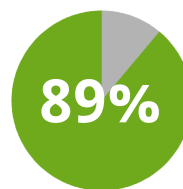

## Pastoral, Practical, Prophetic, and Personal: A Resource on Immigration

RAY SCHELLINGER

SUPPORT PLEDGED

GLOBAL

A resource on immigration is now available from the Immigration Task Force of American Baptist Churches USA (ABCUSA). Published in April 2015, *Pastoral, Practical, Prophetic, and Personal: A Resource on Immigration* "is designed to help us explore as devoted disciples of Jesus what loving our neighbors and doing justice mean in these concrete but complex circumstances," writes the Reverend Dr. A. Roy Medley, general secretary of ABCUSA, in the resource's introduction.